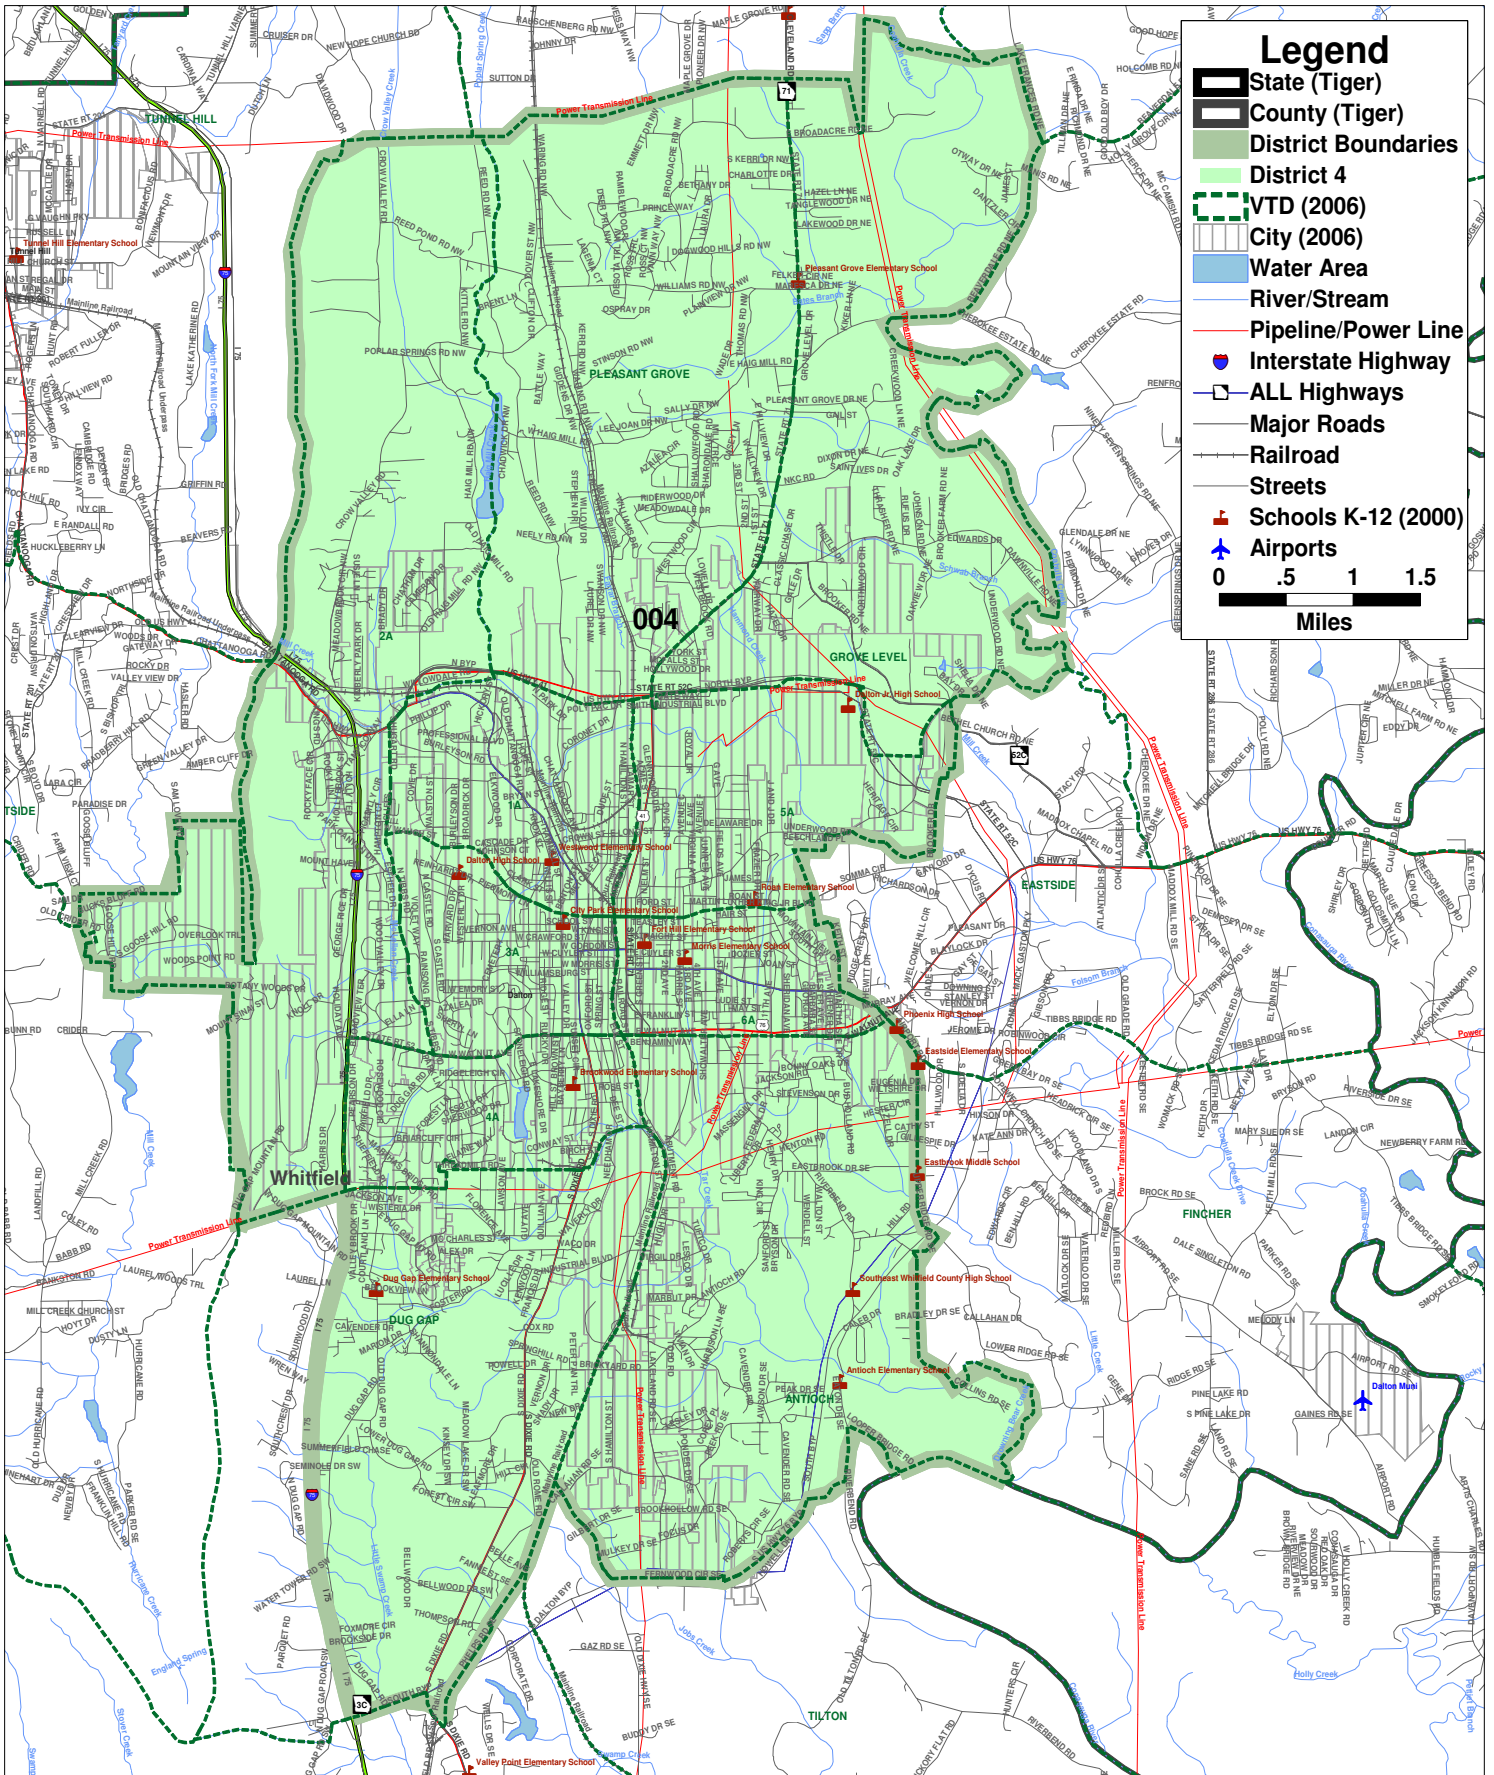

Georgia House District 4

Legend

- State (Tiger)
- County (Tiger)
- District Boundaries
- District 4
- VTD (2006)
- City (2006)
- Water Area
- River/Stream
- Pipeline/Power Line
- Interstate Highway
- ALL Highways
- Major Roads
- Railroad
- Streets
- Schools K-12 (2000)
- Airports

0 0.5 1 1.5
Miles